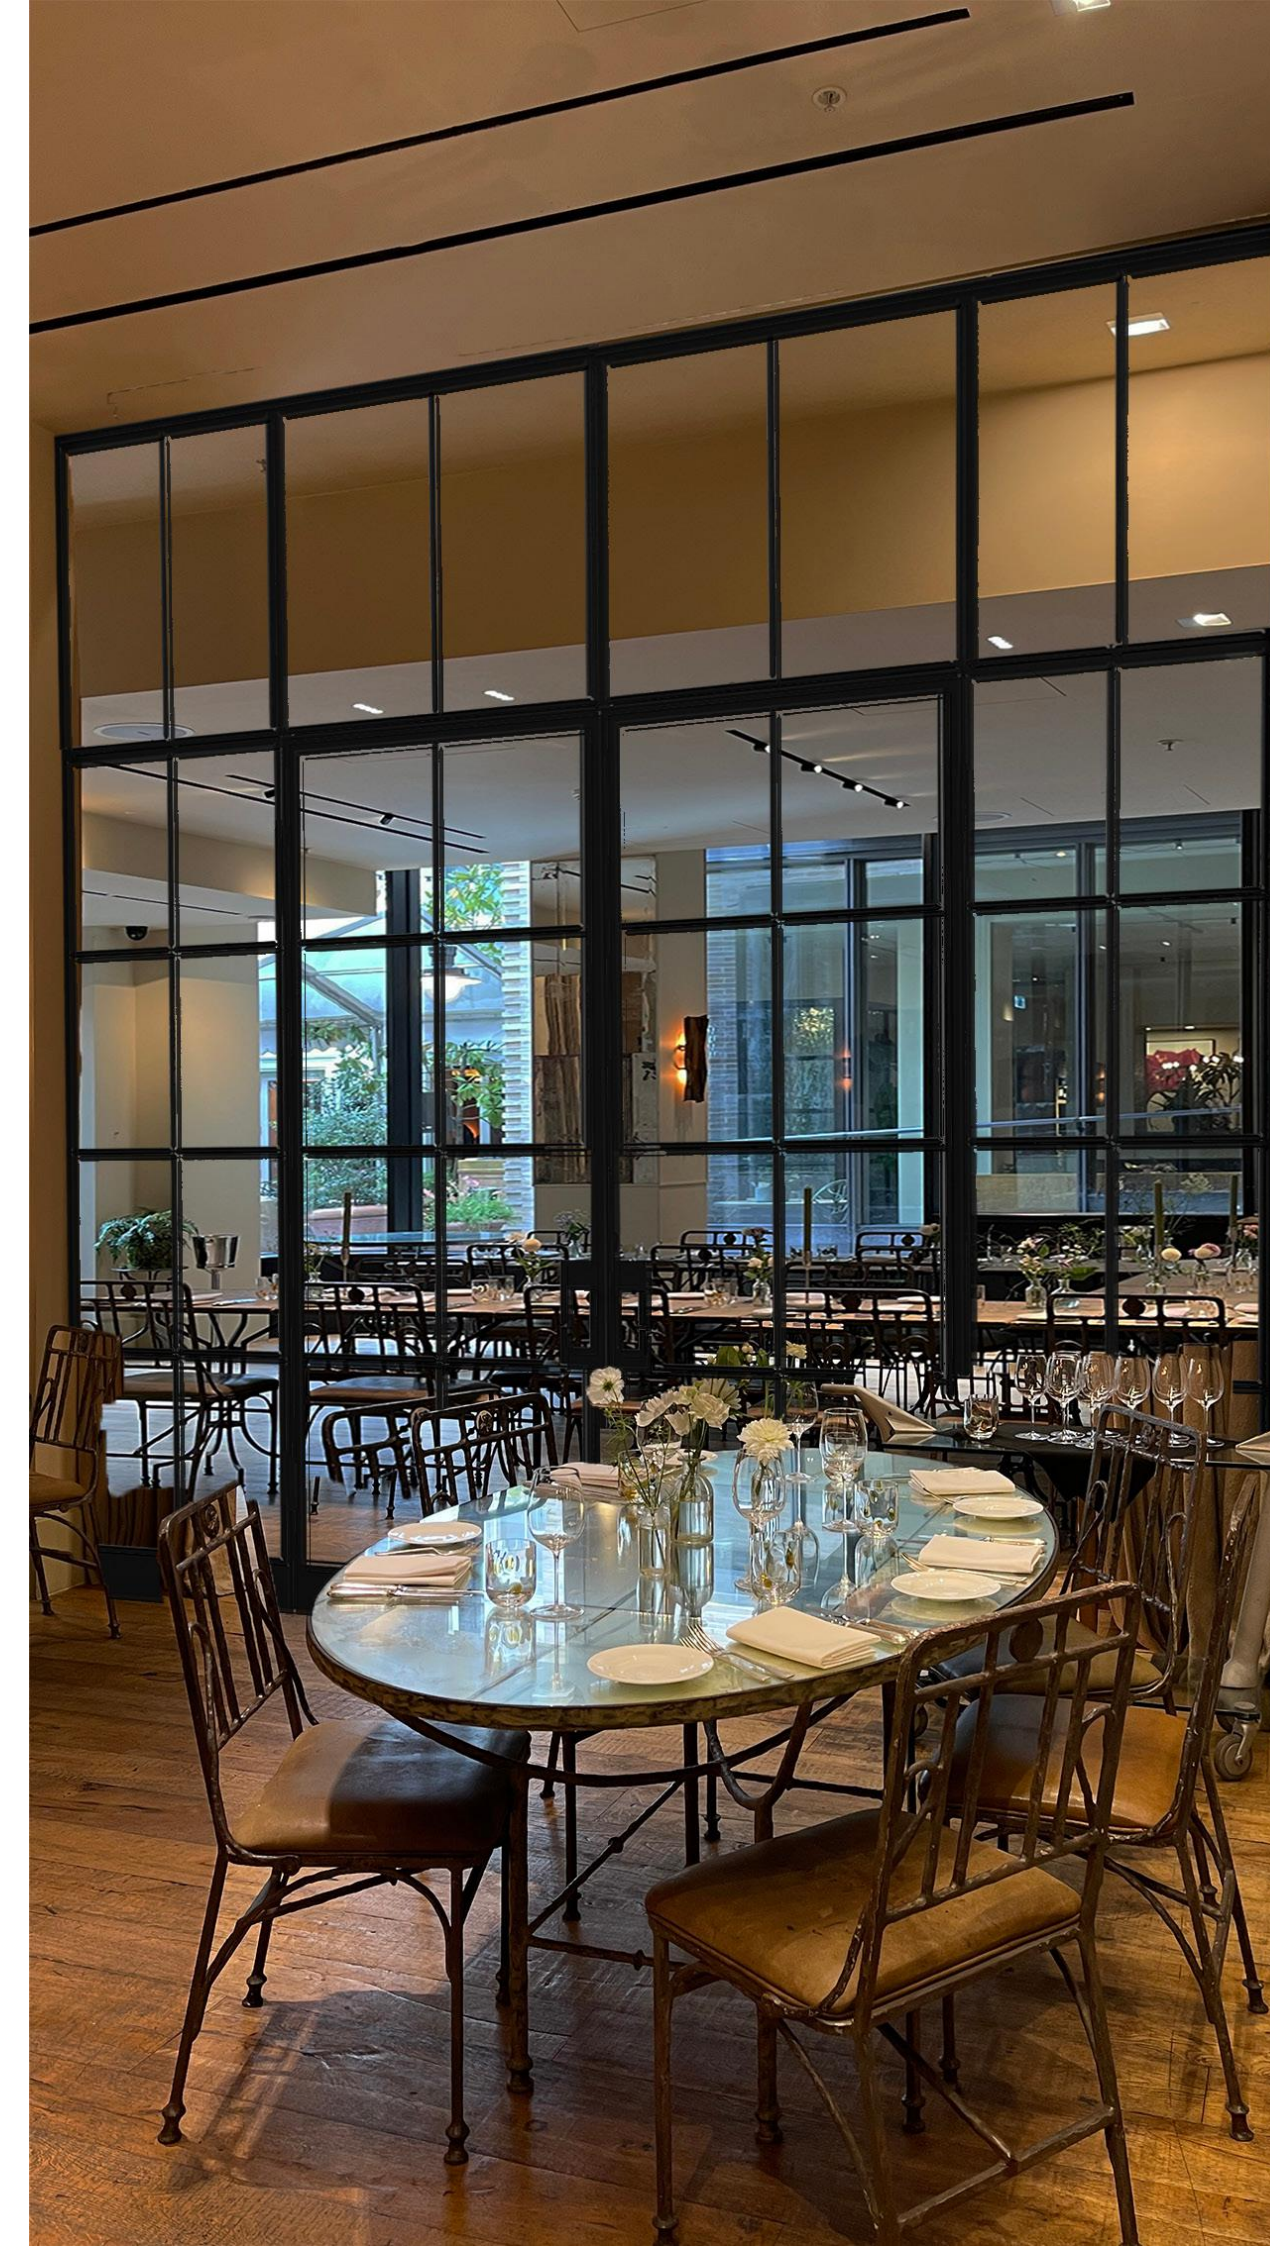

LOCATION:

The Petersham Private Dining Room Area

OPTION A:

French sliding doors with top header in grid style & removal of existing curtains.

OPTION B:

French sliding doors with top header in grid style with existing curtains.