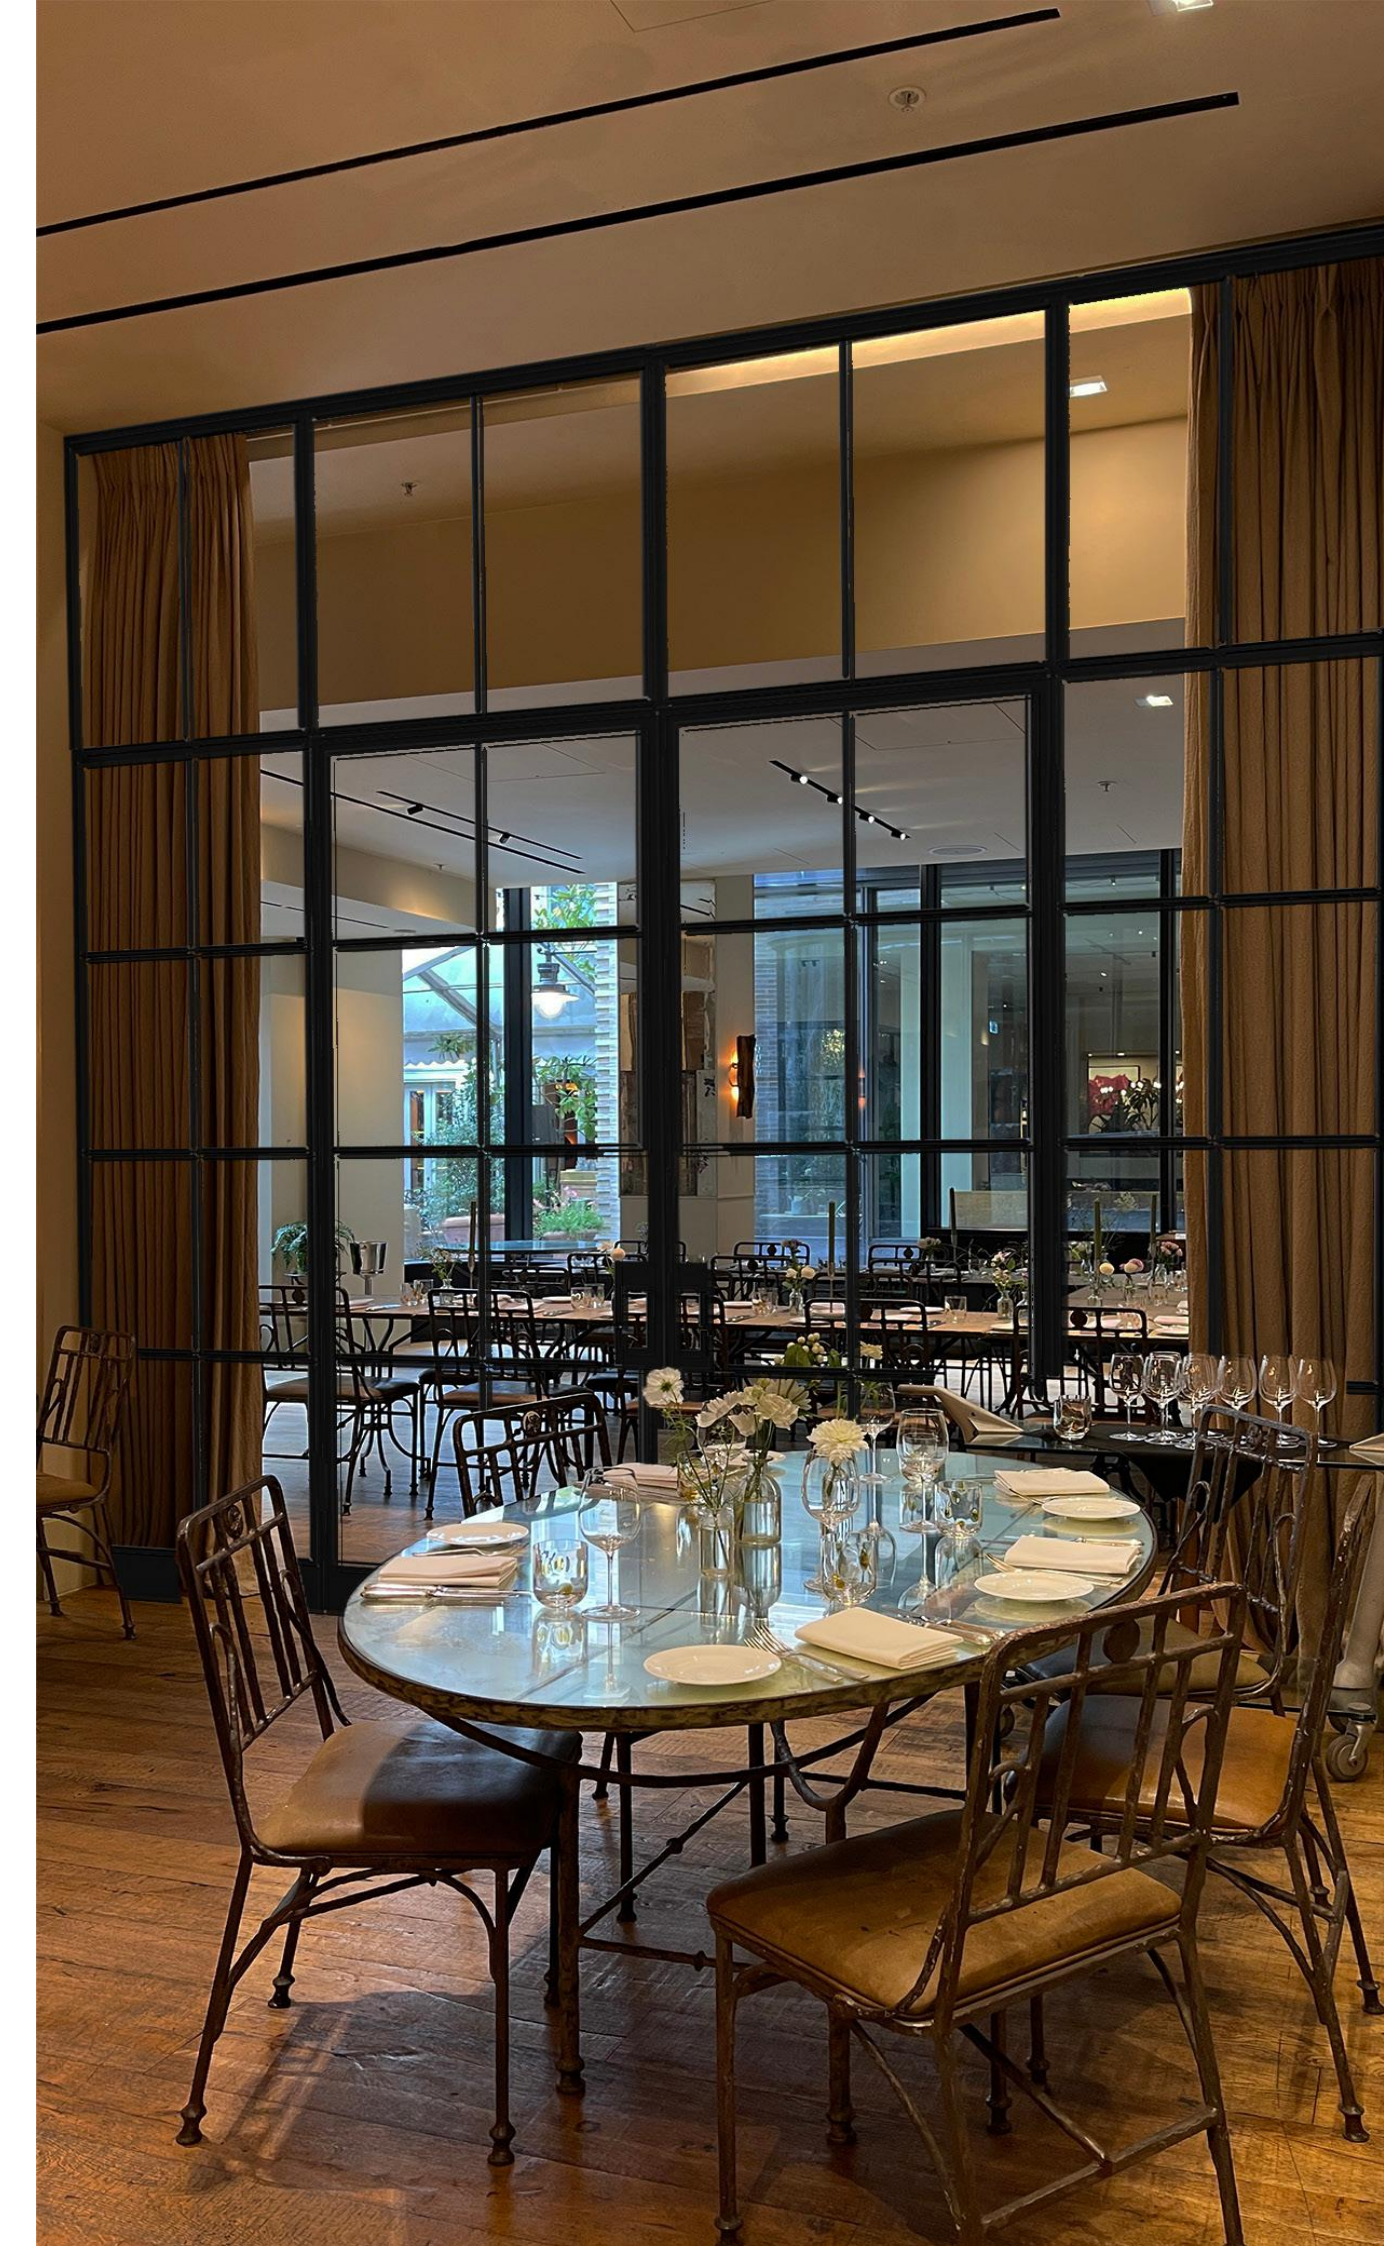

LOCATION:

The Petersham Private Dining Room Area

OPTION A:

French sliding doors with top header in grid style & removal of existing curtains.

OPTION B:

French sliding doors with top header in grid style with existing curtains.